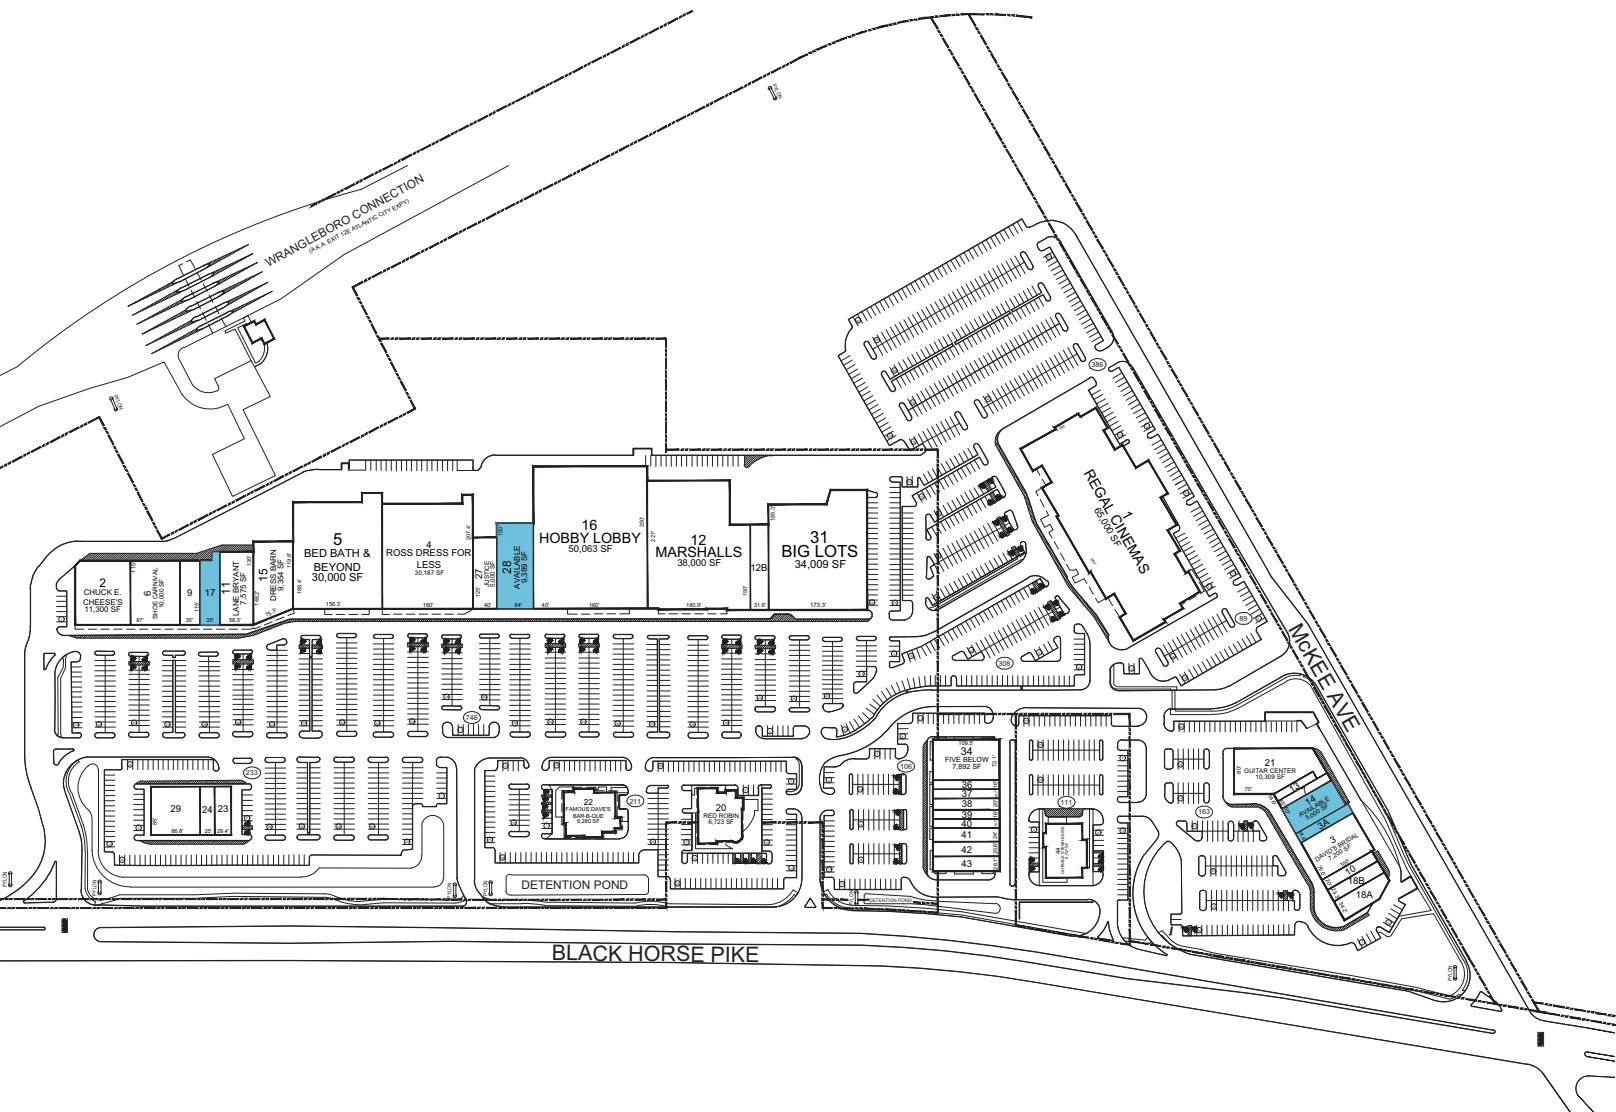

TENANT INDEX

1	REGAL CINEMAS	65,000
2	CHUCK E. CHEESE'S	11,300
3	DAVID'S BRIDAL	7,200
3A	AVAILABLE	2,000
4	ROSS DRESS FOR LESS	30,187
5	BED BATH & BEYOND	30,000
6	SHOE CARNIVAL	10,000
7	SUPERCUTS	1,500
9	CARTER'S	4,013
10	BAMBU	2,000
11	LANE BRYANT	7,575
12	MARSHALLS	38,000
12B	PET VALU	4,527
13	TULIP NAILS SALON	1,160
14	AVAILABLE	5,000
15	DRESS BARN	9,354
16	HOBBY LOBBY	50,063
17	AVAILABLE	4,025
18A	VISIONWORKS	2,990
18B	ATLANTIC APOTHECARY	2,330
20	RED ROBIN	6,723
21	GUITAR CENTER	10,309
22	FAMOUS DAVE'S BAR-B-QUE	6,280
23	T-MOBILE	2,500
24	YANKEE CANDLE	2,125
27	JUSTICE	5,000
28	AVAILABLE	9,389
29	SAKURA JAPANESE STEAK, SEAFOOD & SUSHI B	7,374
31	BIG LOTS	34,009
34	FIVE BELOW	7,892
36	MAURIZIO'S PIZZA	1,760
37	PHO VN	1,760
38	SPORT CLIPS	2,200
39	BEST FOOD IN TOWN	1,760
40	RIO NAILS	1,760
41	SPRINT	2,500
42	HAND & STONE	2,888
43	MOE'S SOUTHWEST GRILL	2,860
44	OUTBACK STEAKHOUSE	5,737

HAMILTON COMMONS
 190 Hamilton Commons Dr
 MAYS LANDING, NJ 08330

Latitude: 39.4464, Longitude: -74.6291

AVAILABLE

THIS DRAWING IS FOR GENERAL INFORMATION PURPOSES ONLY AND IS INTENDED FOR USE AS A REFERENCE ONLY. THIS DRAWING IS NOT INTENDED TO REPRESENT THE ACTUAL SIZE, DIMENSIONS, OWNERSHIP, OR TENANCY OF THE MATTERS DEPICTED. ANY AND ALL FEATURES AND INFORMATION ARE FOR ILLUSTRATIVE PURPOSES ONLY, AND ARE SUBJECT TO CHANGE WITHOUT NOTICE.